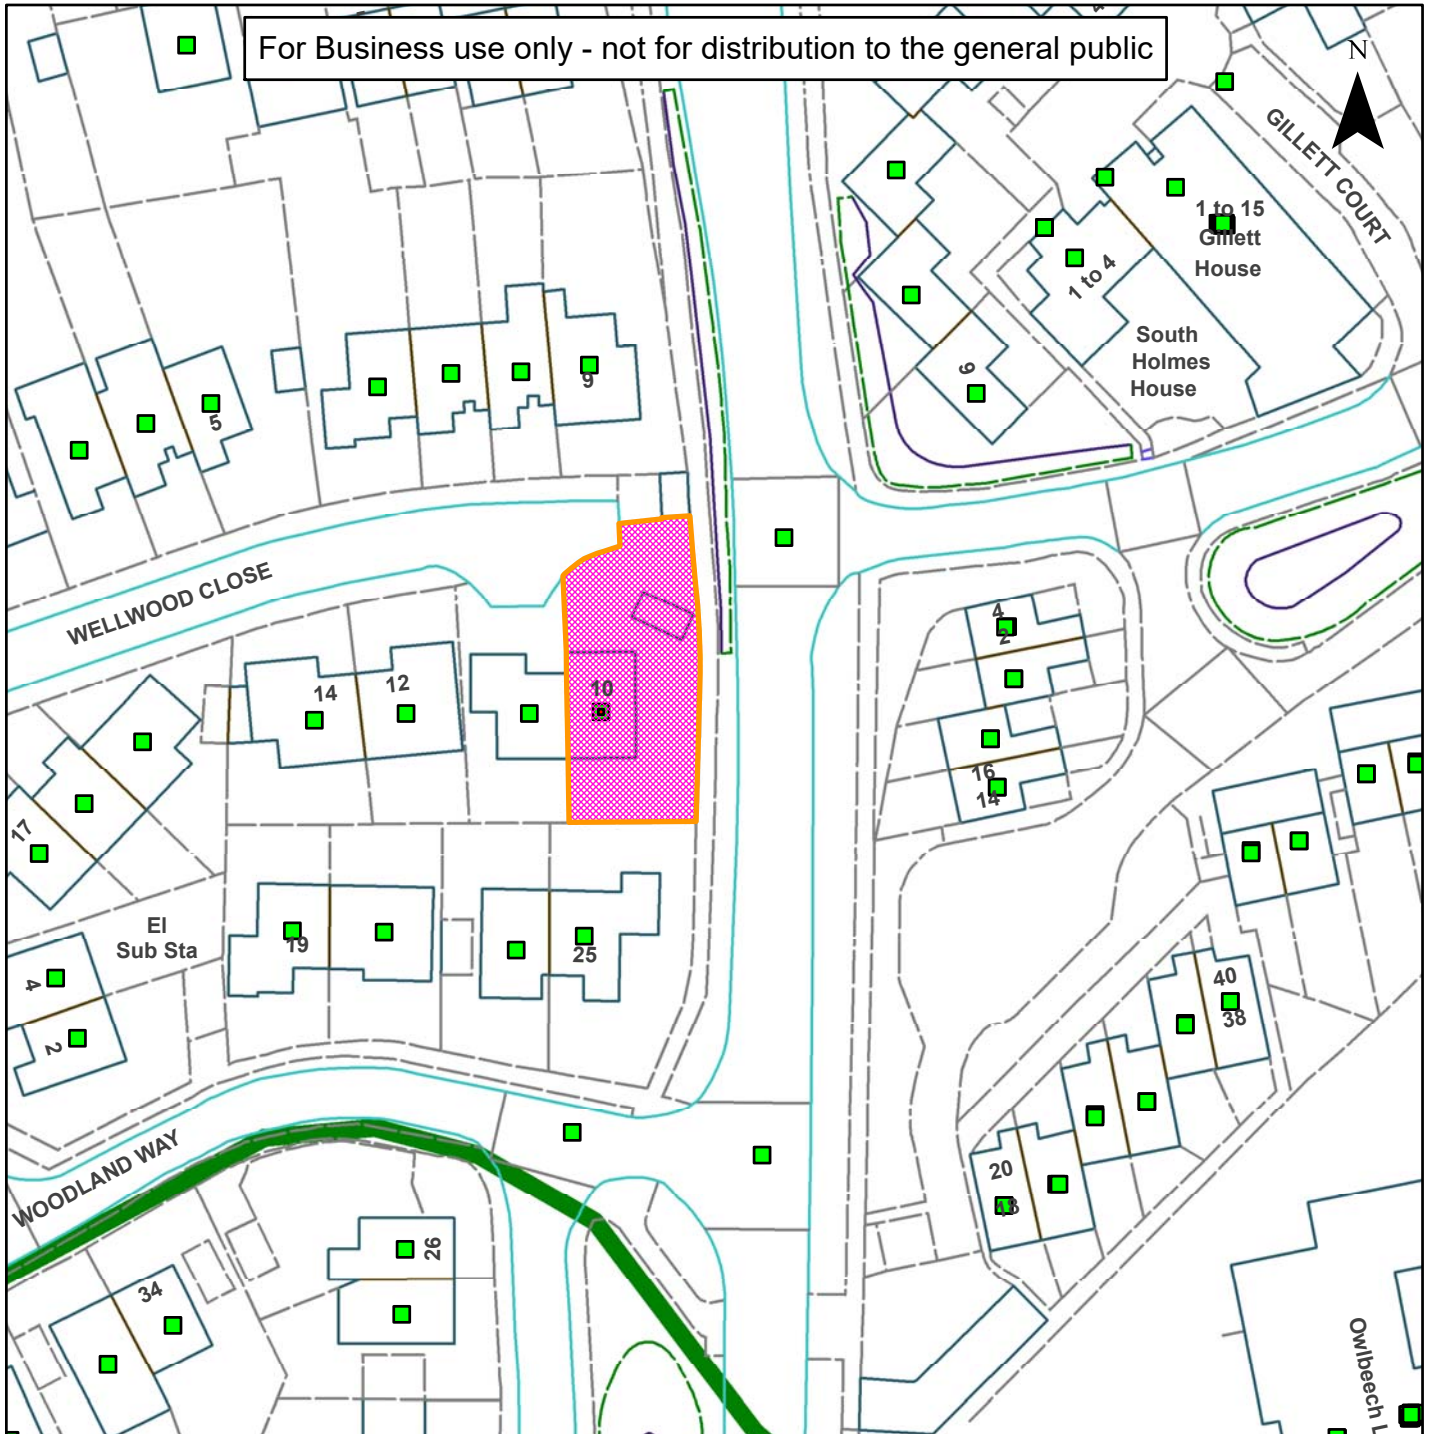

Not Set

For Business use only - not for distribution to the general public

Scale: 1:750

Reproduced from the Ordnance Survey map with permission of the Controller of Her Majesty's Stationery Office © Crown Copyright 2012.

Unauthorised reproduction infringes Crown Copyright and may lead to prosecution or civil proceedings.

Organisation	Horsham District Council
Department	
Comments	Not Set
Date	20/09/2018
MSA Number	100023865